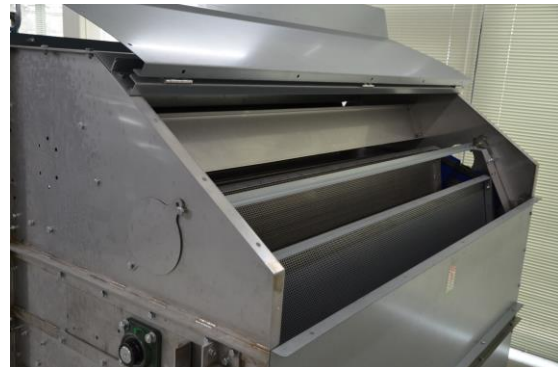

Plate Dryer

Next Generation Approach to utilize manure as the high quality organic fertilizer, "Soilborn", N 4%, P 3%, K 2% guaranteed.

Reverse unit

New Development

HYTEM Egg Weight AI Checker

Egg weight *distribution* of each flock can be daily measured by AI technology, which will enable the one step upgraded flock management for innovative egg production.