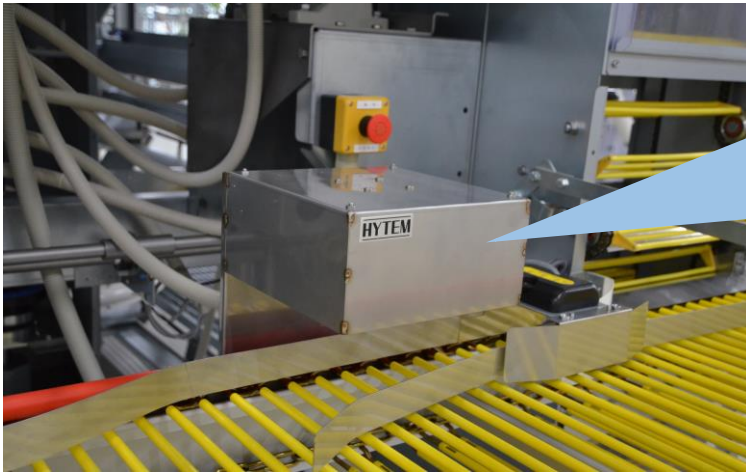

HYTEM Exhibition Center is almost fully updated last year at the occasion of IPPS Nagoya Show which is being held every 3 years. The major updated equipment are as follows.

Cage System

Egg Collector

High Capacity Elevator is exhibited with Rod cross conveyor at the eye level, by which "Horizontal and Each tier rolling out", the major 2 keys of No egg cracks Egg Collection can be impressively demonstrated.

Manure Conveyor Shutter

Closing automatically the most critical opening of the layer house where rats and vermin are coming in.

Closing automatically

Opening automatically

Rod Conveyor Shutter

Preventing infestation of rats and vermin between houses.

Plate Dryer

Next Generation Approach to utilize manure as the high quality organic fertilizer, "Soilborn", N 4%, P 3%, K 2% guaranteed.

Reverse unit

New Development

HYTEM Egg Weight AI Checker

Egg weight *distribution* of each flock can be daily measured by AI technology, which will enable the one step upgraded flock management for innovative egg production.

Currently only the averaged egg weight of the flock can be known weekly by man power.

HYTEM Bodyweight Checker

Averaged Body weight of the flock can be daily recorded after lights go out.