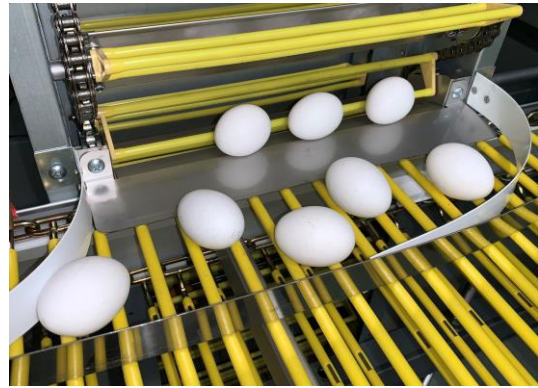

HYTEM Exhibition Center
Introducing the updated exhibition

At HYTEM Exhibition Center, most of the key equipment for the advanced egg farms such as Egg collecting system, Manure collecting system, Feeding system, Ventilation system and Farm computer system are exhibited in the updated specifications, and can be checked in details mostly through actual operations.

HYTEM Exhibition Center is almost fully updated last year at the occasion of IPPS Nagoya Show which is being held every 3 years. The major updated equipment are as follows.

Cage System

Egg Collector

High Capacity Elevator is exhibited with Rod cross conveyor at the eye level, by which "Horizontal and Each tier rolling out", the major 2 keys of No egg cracks Egg Collection can be impressively demonstrated.

Tough Soft Scraper

You can touch and feel how Scraper is gently and firmly scraping Manure belt.

Trough Cleaner for Chain Feeder

While Chain is running, how Trough Cleaner works can be understood.

Rat • AI Free System

Manure Conveyor Shutter

Closing automatically the most critical opening of the layer house where rats and vermin are coming in.

Closing automatically

Opening automatically

Rod Conveyor Shutter

Preventing infestation of rats and vermin between houses.