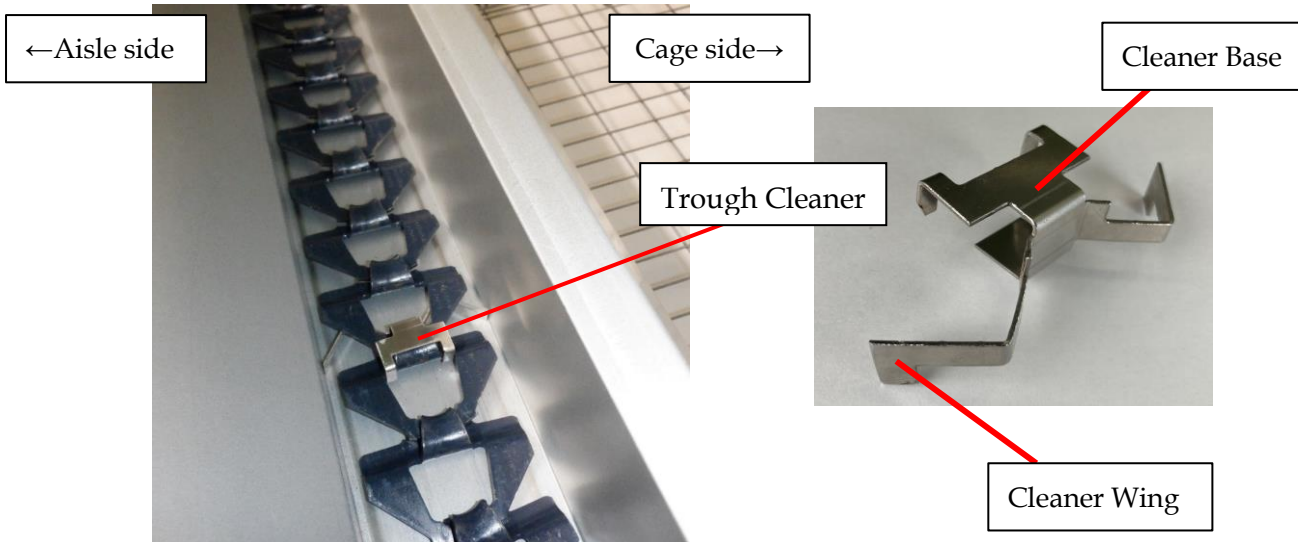

HYTEM Exhibition Center is almost fully updated last year at the occasion of IPPS Nagoya Show which is being held every 3 years. The major updated equipment are as follows.

Cage System

Egg Collector

High Capacity Elevator is exhibited with Rod cross conveyor at the eye level, by which "Horizontal and Each tier rolling out", the major 2 keys of No egg cracks Egg Collection can be impressively demonstrated.

Tough Soft Scraper

You can touch and feel how Scraper is gently and firmly scraping Manure belt.

Trough Cleaner for Chain Feeder

While Chain is running, how Trough Cleaner works can be understood.

Rat • AI Free System

Manure Conveyor Shutter

Closing automatically the most critical opening of the layer house where rats and vermin are coming in.

Closing automatically

Opening automatically

Rod Conveyor Shutter

Preventing infestation of rats and vermin between houses.