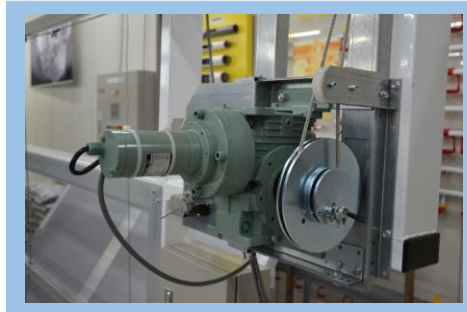

Lateral Emergency Door

Closing automatically when power comes back. And air tightness is perfect.