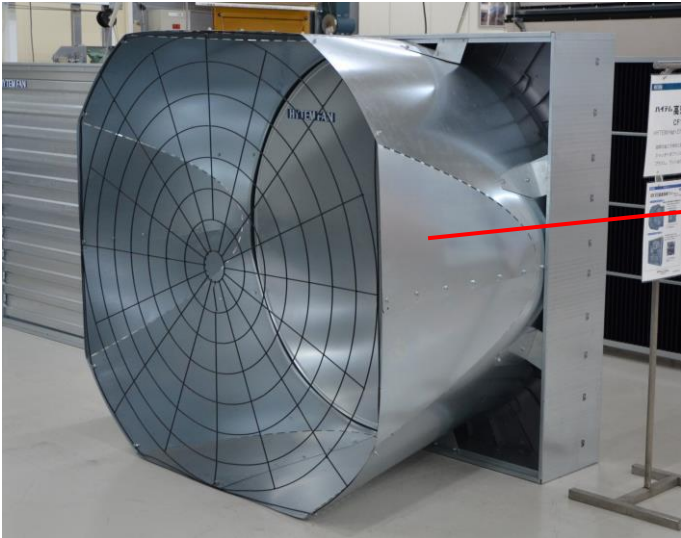

Ventilation System

Outstandingly Energy Saving Fan   55 inches fan with Cone

A new butterfly shutter preventing accumulation of dust