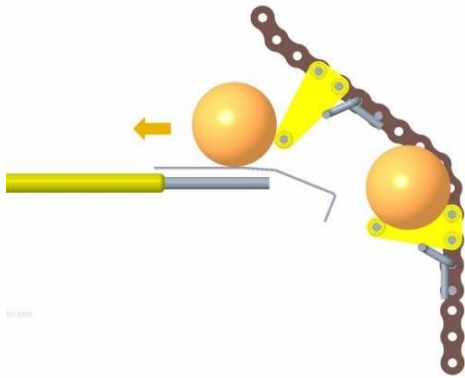

HYTEM Exhibition Center
Introducing the updated exhibition

At HYTEM Exhibition Center, most of the key equipment for the advanced egg farms such as Egg collecting system, Manure collecting system, Feeding system, Ventilation system and Farm computer system are exhibited in the updated specifications, and can be checked in details mostly through actual operations.

HYTEM Exhibition Center is almost fully updated last year at the occasion of IPPS Nagoya Show which is being held every 3 years. The major updated equipment are as follows.

Cage System

Egg Collector

High Capacity Elevator is exhibited with Rod cross conveyor at the eye level, by which "Horizontal and Each tier rolling out", the major 2 keys of No egg cracks Egg Collection can be impressively demonstrated.

Tough Soft Scraper

You can touch and feel how Scraper is gently and firmly scraping Manure belt.

Trough Cleaner for Chain Feeder

While Chain is running, how Trough Cleaner works can be understood.

Rat • AI Free System

Manure Conveyor Shutter

Closing automatically the most critical opening of the layer house where rats and vermin are coming in.

Closing automatically

Opening automatically

Rod Conveyor Shutter

Preventing infestation of rats and vermin between houses.